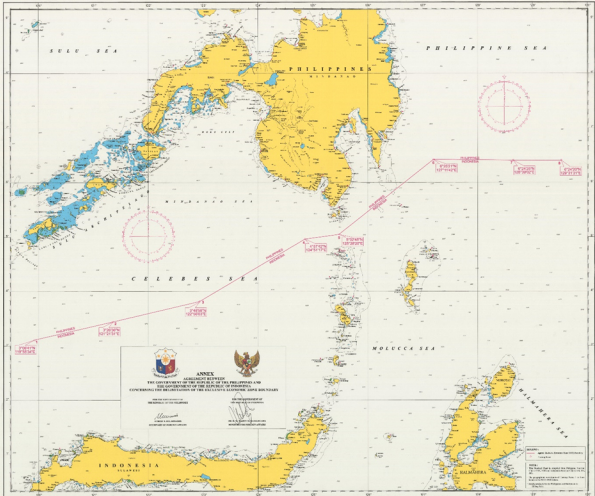

PHILIPPINES - INDONESIA EXCLUSIVE ECONOMIC ZONE BOUNDARY
 SCALE 1 : 1 250 000
 PROJECTION: MERCATOR

W2084

NOT TO BE USED FOR NAVIGATION

NOT TO BE USED FOR NAVIGATION

W2084